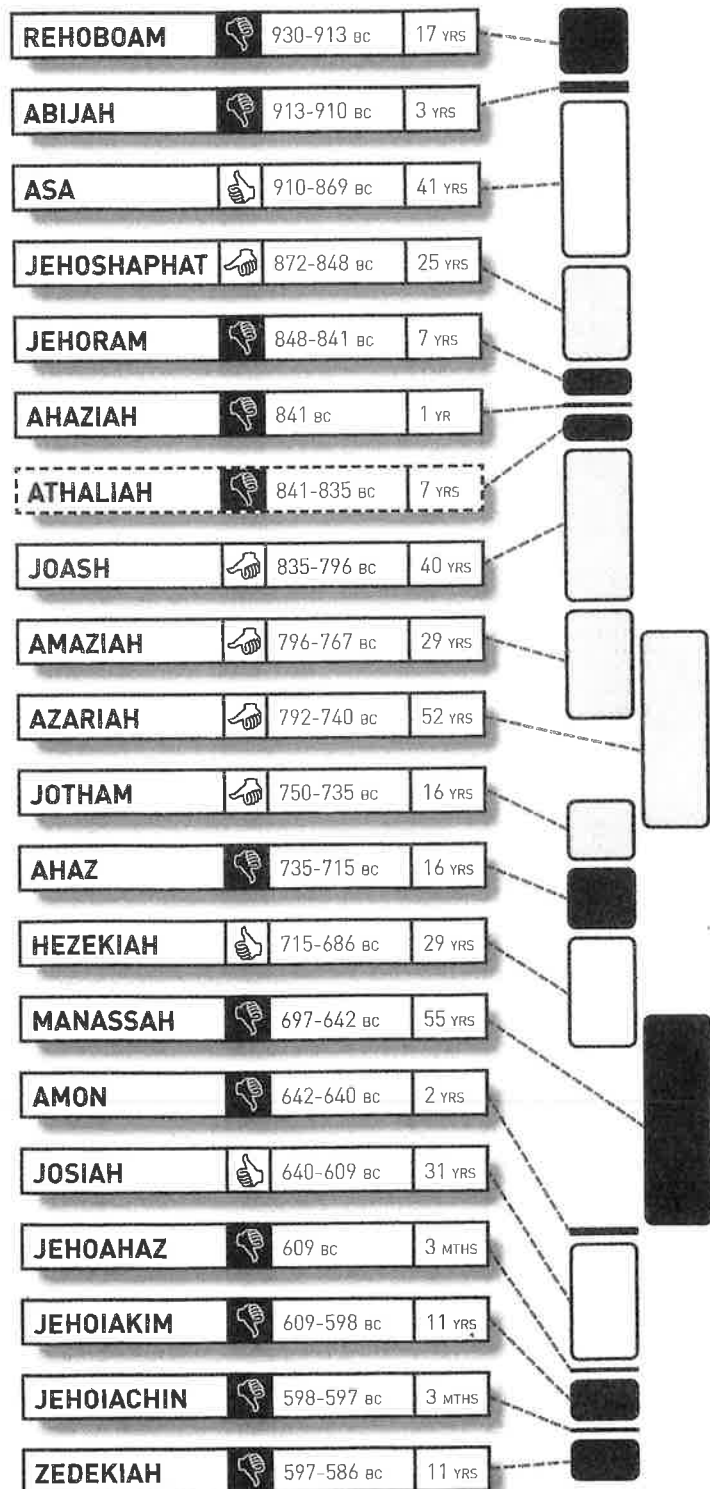

THE KINGS OF JUDAH & ISRAEL

FROM 1 & 2 KINGS

© 2009 Mark Barry. Please do not republish without permission, but feel free to copy for personal use.

KINGS OF JUDAH

KINGDOM DIVIDES (922 BC)

KINGS OF ISRAEL

ISRAEL ASSIMILATED BY ASSYRIA (722 BC)

- KEY**
- "Did what was right in the eyes of the LORD, as his father David had done."
 - "Did what was right in the eyes of the LORD, but not as his father David had done." (i.e. completely rid the land of idolatry)
 - "Did what was evil in the eyes of the LORD."

BIBLE TIMELINE

© Mark Barry 2008 | visualunit.me | Please do not republish without permission, but feel free to copy for personal use. All dates are approximate.