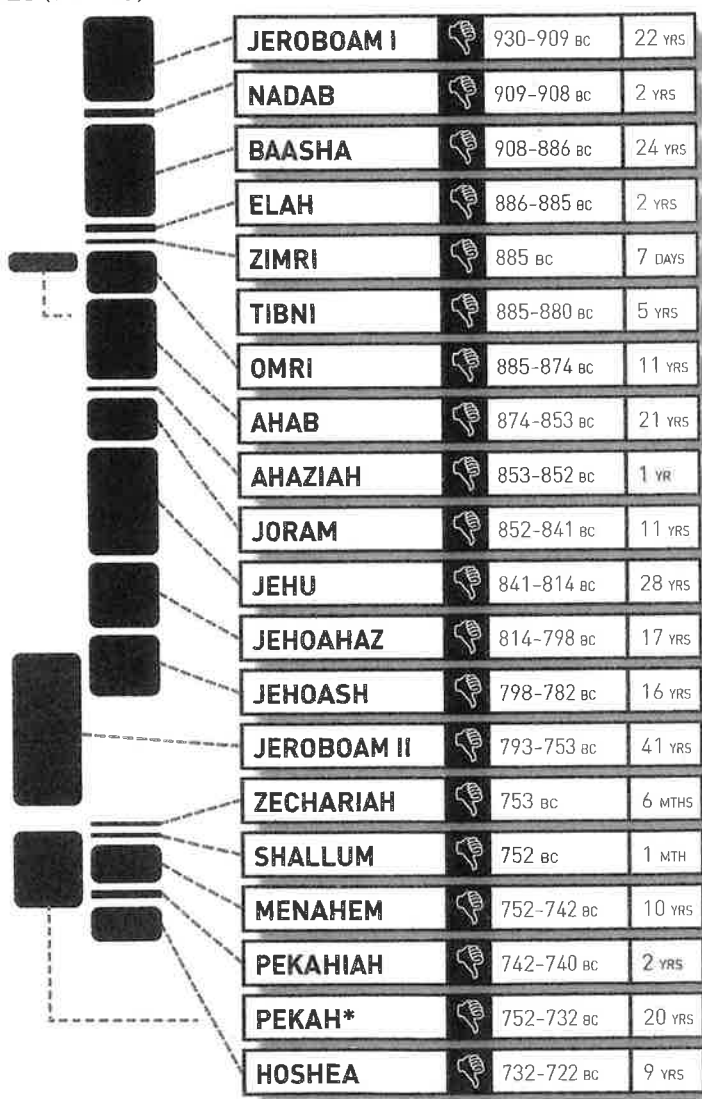

THE KINGS OF JUDAH & ISRAEL

FROM 1 & 2 KINGS

© 2009 Mark Barry. Please do not republish without permission, but feel free to copy for personal use.

KINGS OF JUDAH

KINGDOM DIVIDES (922 BC)

KINGS OF ISRAEL

ISRAEL ASSIMILATED BY ASSYRIA (722 BC)

- KEY**
- "Did what was right in the eyes of the LORD, as his father David had done."
 - "Did what was right in the eyes of the LORD, but not as his father David had done." (i.e. completely rid the land of idolatry)
 - "Did what was evil in the eyes of the LORD."